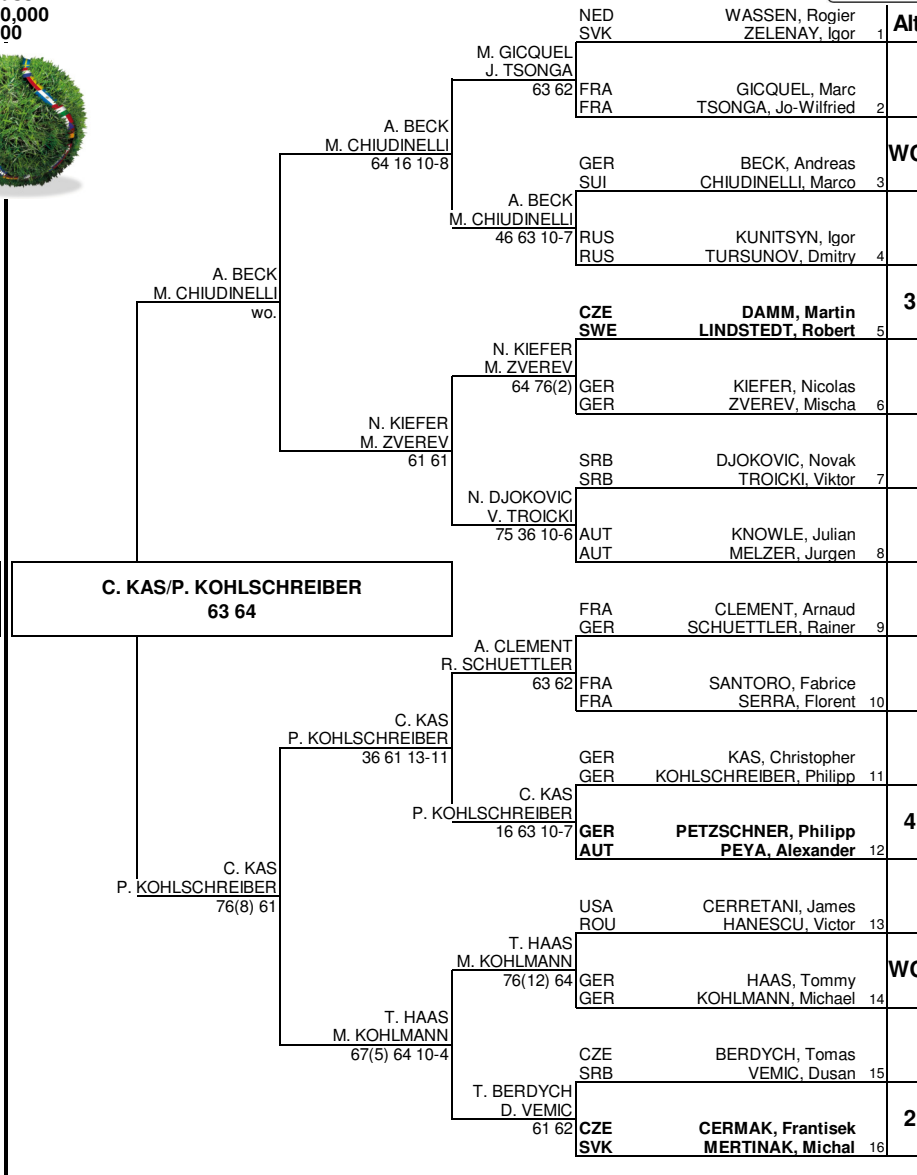

MAIN DRAW SINGLES

Gerry Weber Open 2009

Halle, Germany
6-14 June, 2009

Grass
€ 750,000
500

Tommy HAAS
63 67(4) 61

C. KAS/P. KOHLSCHREIBER
63 64

MAIN DRAW DOUBLES

Seeded Players		Rank	Prize Money	Pts.	Lucky Losers
1	FEDERER, Roger	2	Winner	€ 115,150	250
2	DJOKOVIC, Novak	4	Finalist	€ 62,250	150
3	VERDASCO, Fernando	8	Semi-Finalist	€ 33,600	90
4	TSONGA, Jo-Wilfried	9	Quarter-Finalist	€ 18,250	45
5	BERDYCH, Tomas	20	2nd Round	€ 10,800	20
6	TURSUNOV, Dmitry	23	1st Round	€ 6,550	0
7	MELZER, Jurgen	26	Last Direct Acceptance		
8	SCHUETTLER, Rainer	29	Phau, Bjorn 73		

Seeded Players		Rank	Prize Money (Per Team)	Pts.	Alternates
1	L. Dlouhy / L. Paes	12	Winner	€ 37,750	250
2	F. Cermak / M. Mertinak	57	Finalist	€ 19,000	150
3	M. Damm / R. Lindstedt	75	Semi-Finalist	€ 10,250	90
4	P. Petzschner / A. Peya	80	Quarter-Finalist	€ 5,600	45
			First Round	€ 3,140	0
Last Direct Acceptance					Leander Paes (eye injury)
Adv. 87 On-site 88					Nicolas Kiefer (Abdominal Tear)
Thomas Karlberg					
ATP Supervisor					Thomas Karlberg